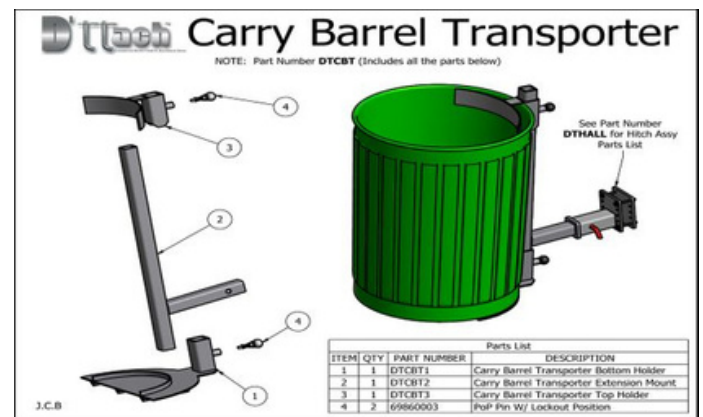

D'ttach

Commercial Attachments Available

- LEAF PLOWS
- DETHATCHER
- BARREL / HITCHES

CONTACT OUR SALES DEPARMENT
FOR MORE INFORMATION

The D'ttach™ Commercial Mower Attachment series is a heavy duty, commercial grade mower attachment that turns your commercial, zero turn mower into a multi tasking machine.